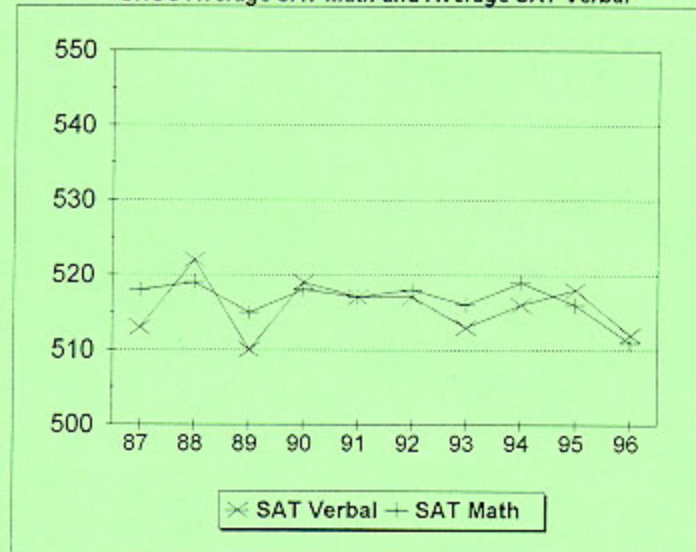

**AVERAGE SCHOLASTIC APTITUDE TEST SCORES
FOR ENTERING FRESHMEN
FALL 1986 THROUGH FALL 1996**

UNCC Average Combined SAT and National Average Combined SAT

UNCC Average SAT Math and Average SAT Verbal

Note: All of the above are recentered scores.