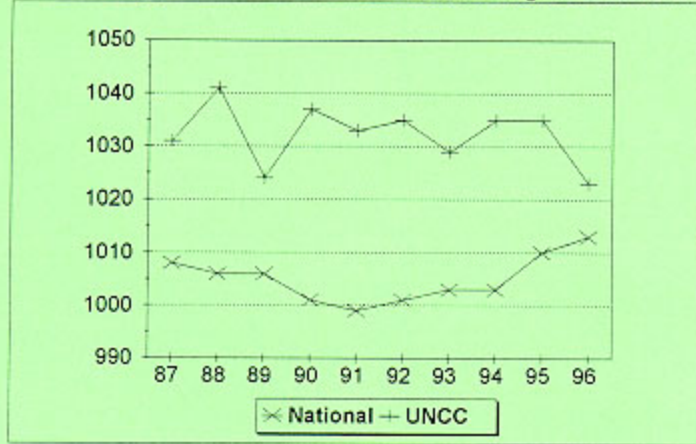

**AVERAGE SCHOLASTIC APTITUDE TEST SCORES
FOR ENTERING FRESHMEN
FALL 1986 THROUGH FALL 1996**

UNCC Average Combined SAT and National Average Combined SAT

UNCC Average SAT Math and Average SAT Verbal

Note: All of the above are recentered scores.